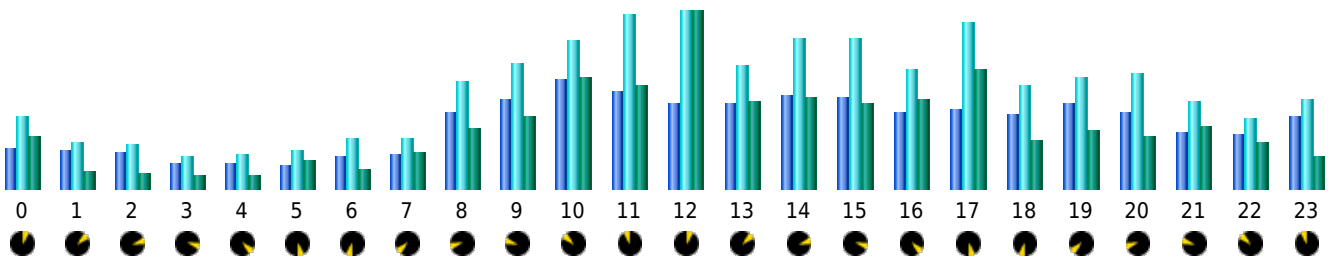

Statistics of visits of the VIVC - July 2012

Days of week

Day	Pages	Hits	Bandwidth
Mon	1,310	1,985	45.41 MB
Tue	1,783	2,872	60.37 MB
Wed	1,431	2,221	53.82 MB
Thu	1,731	2,583	87.16 MB
Fri	1,665	2,910	84.19 MB
Sat	1,129	1,520	31.93 MB
Sun	848	1,158	30.42 MB

Hours

Hours	Pages	Hits	Bandwidth	Hours	Pages	Hits	Bandwidth
00	1,136	2,009	60.74 MB	12	2,392	4,964	203.48 MB
01	1,059	1,281	19.36 MB	13	2,388	3,468	99.94 MB
02	1,006	1,223	16.89 MB	14	2,608	4,236	105.50 MB
03	676	928	14.60 MB	15	2,555	4,243	97.72 MB
04	691	971	15.39 MB	16	2,147	3,350	102.17 MB
05	618	1,098	32.50 MB	17	2,258	4,664	135.91 MB
06	916	1,424	21.90 MB	18	2,094	2,897	54.55 MB
07	956	1,419	41.84 MB	19	2,418	3,135	67.69 MB
08	2,104	2,999	69.87 MB	20	2,122	3,225	59.59 MB
09	2,496	3,522	81.49 MB	21	1,566	2,463	72.28 MB
10	3,050	4,169	127.34 MB	22	1,533	1,957	53.84 MB
11	2,709	4,868	118.07 MB	23	2,038	2,506	36.74 MB