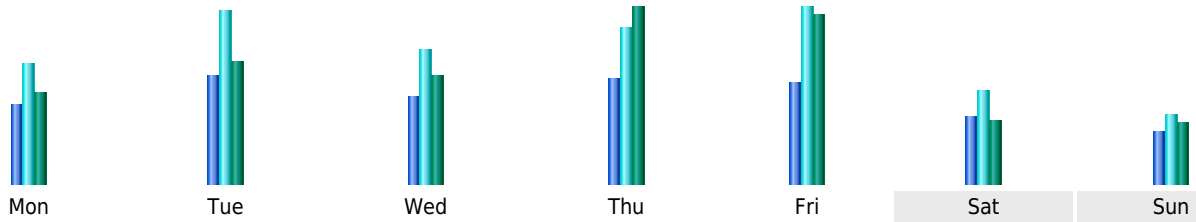

Statistics of visits of the VIVC - July 2012

Days of week

Day	Pages	Hits	Bandwidth
Mon	1,310	1,985	45.41 MB
Tue	1,783	2,872	60.37 MB
Wed	1,431	2,221	53.82 MB
Thu	1,731	2,583	87.16 MB
Fri	1,665	2,910	84.19 MB
Sat	1,129	1,520	31.93 MB
Sun	848	1,158	30.42 MB

Hours

Hours	Pages	Hits	Bandwidth	Hours	Pages	Hits	Bandwidth
00	1,136	2,009	60.74 MB	12	2,392	4,964	203.48 MB
01	1,059	1,281	19.36 MB	13	2,388	3,468	99.94 MB
02	1,006	1,223	16.89 MB	14	2,608	4,236	105.50 MB
03	676	928	14.60 MB	15	2,555	4,243	97.72 MB
04	691	971	15.39 MB	16	2,147	3,350	102.17 MB
05	618	1,098	32.50 MB	17	2,258	4,664	135.91 MB
06	916	1,424	21.90 MB	18	2,094	2,897	54.55 MB
07	956	1,419	41.84 MB	19	2,418	3,135	67.69 MB
08	2,104	2,999	69.87 MB	20	2,122	3,225	59.59 MB
09	2,496	3,522	81.49 MB	21	1,566	2,463	72.28 MB
10	3,050	4,169	127.34 MB	22	1,533	1,957	53.84 MB
11	2,709	4,868	118.07 MB	23	2,038	2,506	36.74 MB