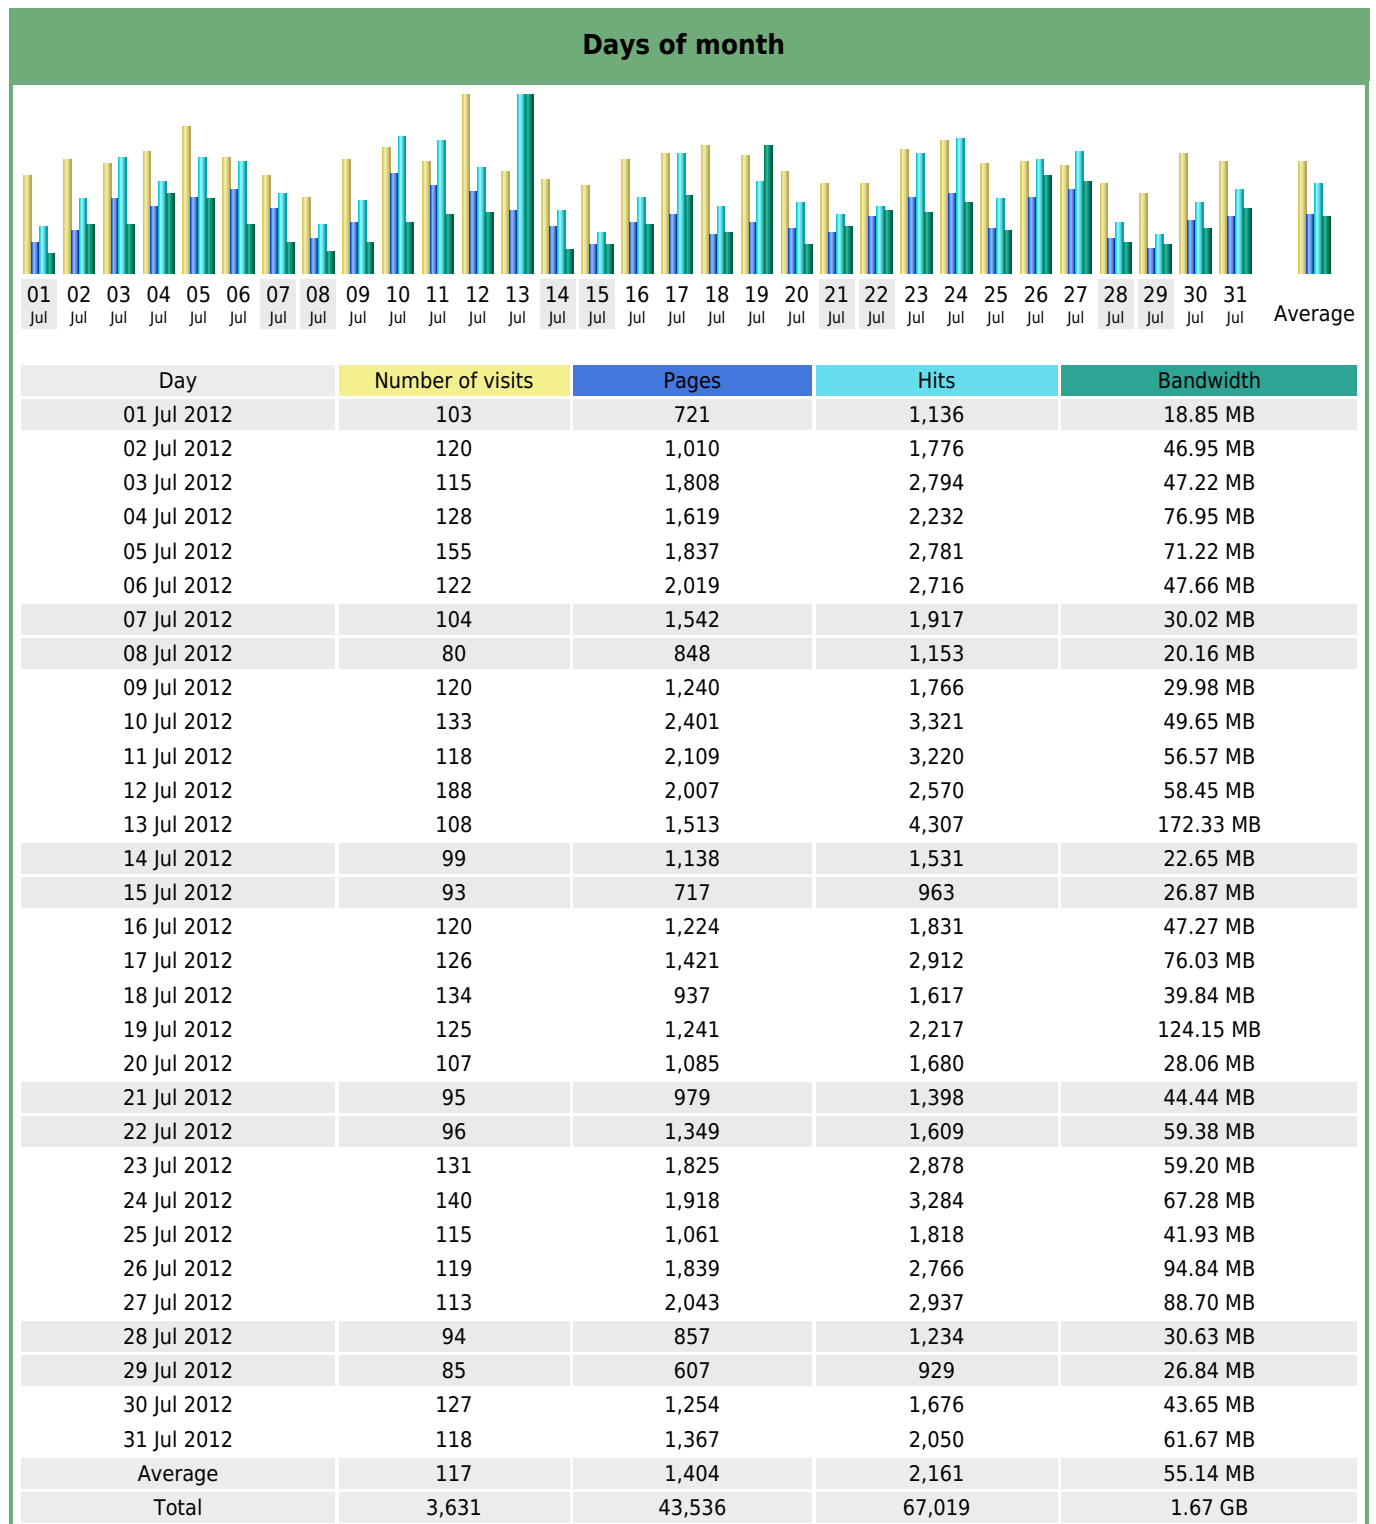

Statistics of visits of the VIVC - July 2012

Days of week

Day	Pages	Hits	Bandwidth
Mon	1,310	1,985	45.41 MB
Tue	1,783	2,872	60.37 MB
Wed	1,431	2,221	53.82 MB
Thu	1,731	2,583	87.16 MB
Fri	1,665	2,910	84.19 MB
Sat	1,129	1,520	31.93 MB
Sun	848	1,158	30.42 MB

Hours

Hours	Pages	Hits	Bandwidth	Hours	Pages	Hits	Bandwidth
00	1,136	2,009	60.74 MB	12	2,392	4,964	203.48 MB
01	1,059	1,281	19.36 MB	13	2,388	3,468	99.94 MB
02	1,006	1,223	16.89 MB	14	2,608	4,236	105.50 MB
03	676	928	14.60 MB	15	2,555	4,243	97.72 MB
04	691	971	15.39 MB	16	2,147	3,350	102.17 MB
05	618	1,098	32.50 MB	17	2,258	4,664	135.91 MB
06	916	1,424	21.90 MB	18	2,094	2,897	54.55 MB
07	956	1,419	41.84 MB	19	2,418	3,135	67.69 MB
08	2,104	2,999	69.87 MB	20	2,122	3,225	59.59 MB
09	2,496	3,522	81.49 MB	21	1,566	2,463	72.28 MB
10	3,050	4,169	127.34 MB	22	1,533	1,957	53.84 MB
11	2,709	4,868	118.07 MB	23	2,038	2,506	36.74 MB